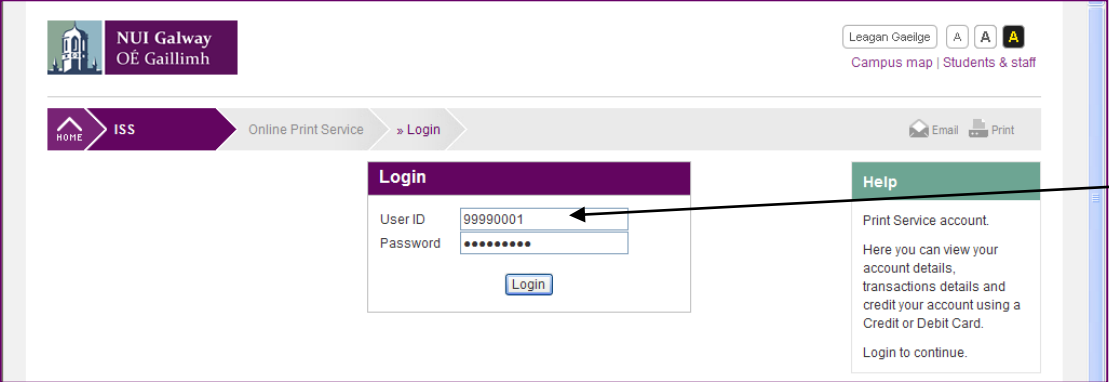

Enter your User ID and Password