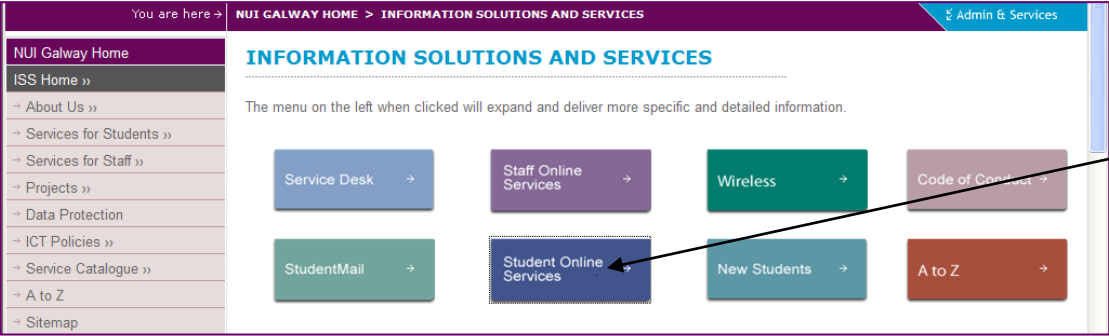

# Online payment of Library fines

Go to the Information Solutions and Services Home Page:  
<https://www.nuigalway.ie/information-solutions-and-services/>

Click on Student Online Services

Select Print services to buy credit